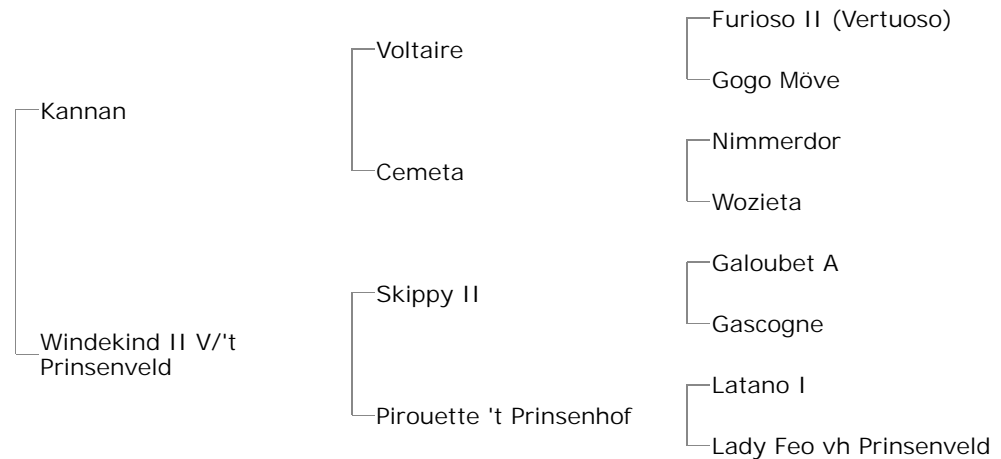

**Kadjan van de Schrale Hamme Z - Z 2016**

Sire: **KANNAN** (KWPN, 1992, bay stallion by Voltaire) *Approved for: KWPN, SF, BWP, SWB, sBs, SI, AES; ISJ level 1.60m* with Guido Bruyninx (BEL) and Michel Hecart (FRA); 2nd CSI3\* 2004 - Grand Prix (1.50m) La Courneuve (FRA); 1st CSI3\* 2003 - Grand Prix (1.50m) Deauville (FRA); 2nd CSI2\* 2005 - Grand Prix (1.45m) Deauville (FRA); participated 2005 San Patrignano (ITA) - team competition European Championships (jumping); participated 2005 San Patrignano (ITA) - individual European Championships (jumping); 2nd CSI-B 2000 - Grand Prix Vichy (FRA); participated 1999 - 7 year old horses Lanaken - World Championships for Young Horses

1st dam: Windekind II V/'t Prinsenveld (BWP, 1999, bay mare by Skippy II)

Feu d'Or van de Schrale Hamme (BWP, 2005, bay or brown mare by Quival )

**AZURA Z** (Z, 2006, mare by Air Jordan Z) **ISJ level 1.50m** with Marie Etter-Pellegrin (SUI) and Aurélie Rytz (SUI);